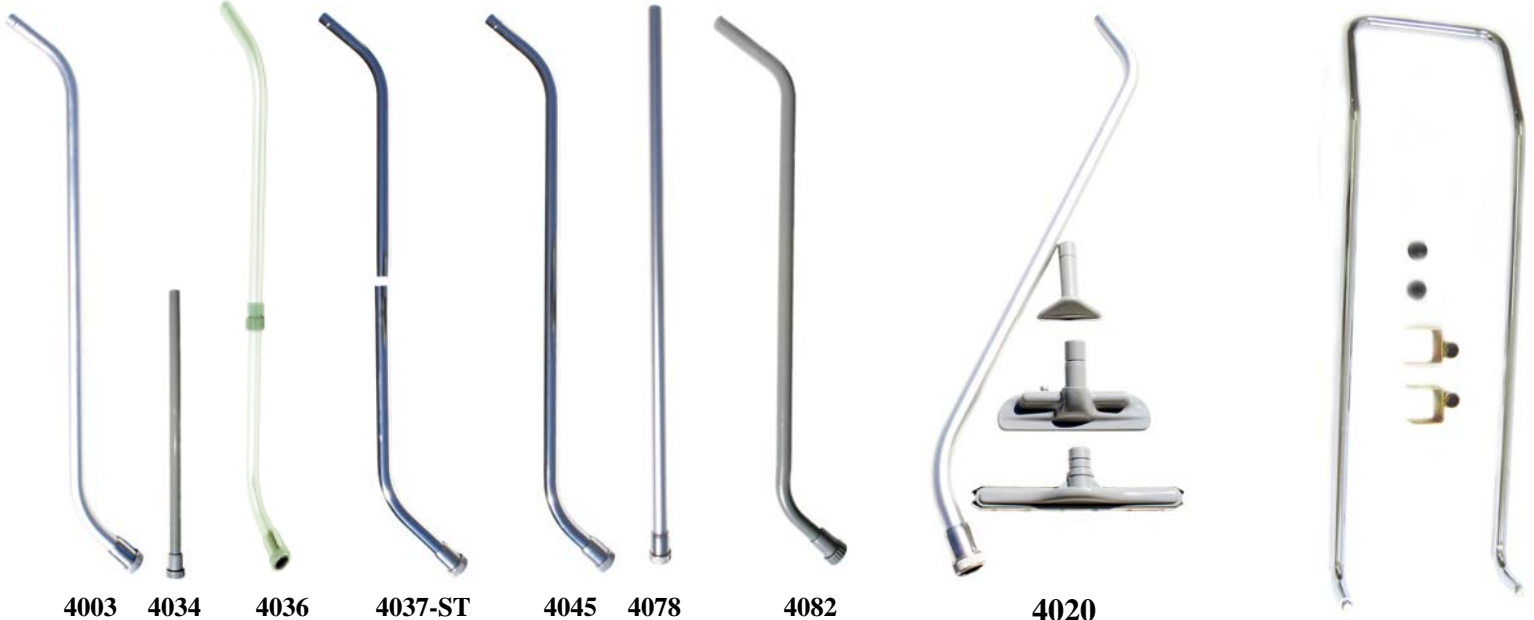

Vacuum Tools & Attachments

4003 4034 4036 4037-ST 4045 4078 4082

4020
Wet/Dry Kit

4016
Transport Handle
Package
(Standard on 15 Gallon)

- 4003 54" Aluminum Wand
- 4034 36" Plastic Overhead Wand
- 4036 54" Telescopic Wand
- 4037-ST 54" 2 Piece Chrome Steel Wand
- 4045 54" Chrome Steel Wand
- 4078 56" Straight Aluminum Wand
- 4082 54" Plastic Wand

- Includes:**
- 4003 Wand
 - 4000 Squeegee
 - 4001 Floor/Rug Tool
 - 4002 Hand Tool

- 4010 10' - 1.5" Hose w/ Standard & Swivel Cuffs
- 4015 15' - 1.5" Hose w/ Standard & Swivel Cuffs
- 4025 25' - 1.5" Hose w/ Standard & Swivel Cuffs
- 4050 50' - 1.5" Hose w/ Standard & Swivel Cuffs
- 4051 50' - 1.5" Hose **Kit** w/ 5 Standard & 5 Swivel Cuffs (To make 5 - 10' Hoses)

- 2238 25' Discharge Hose for Pump-Out

4017
30" Front Mount Squeegee

4017-CART
30" Front Mount Squeegee
(For 30 Gallon Vacuums)

Distributed by

Crusader Mfg., Inc.
2955 Lone Oak Circle, #8
Eagan, MN 55121
(651) 456-9100 • Fax: (651) 456-9191
(800) 597-3336 • Fax: (800) 998-7311